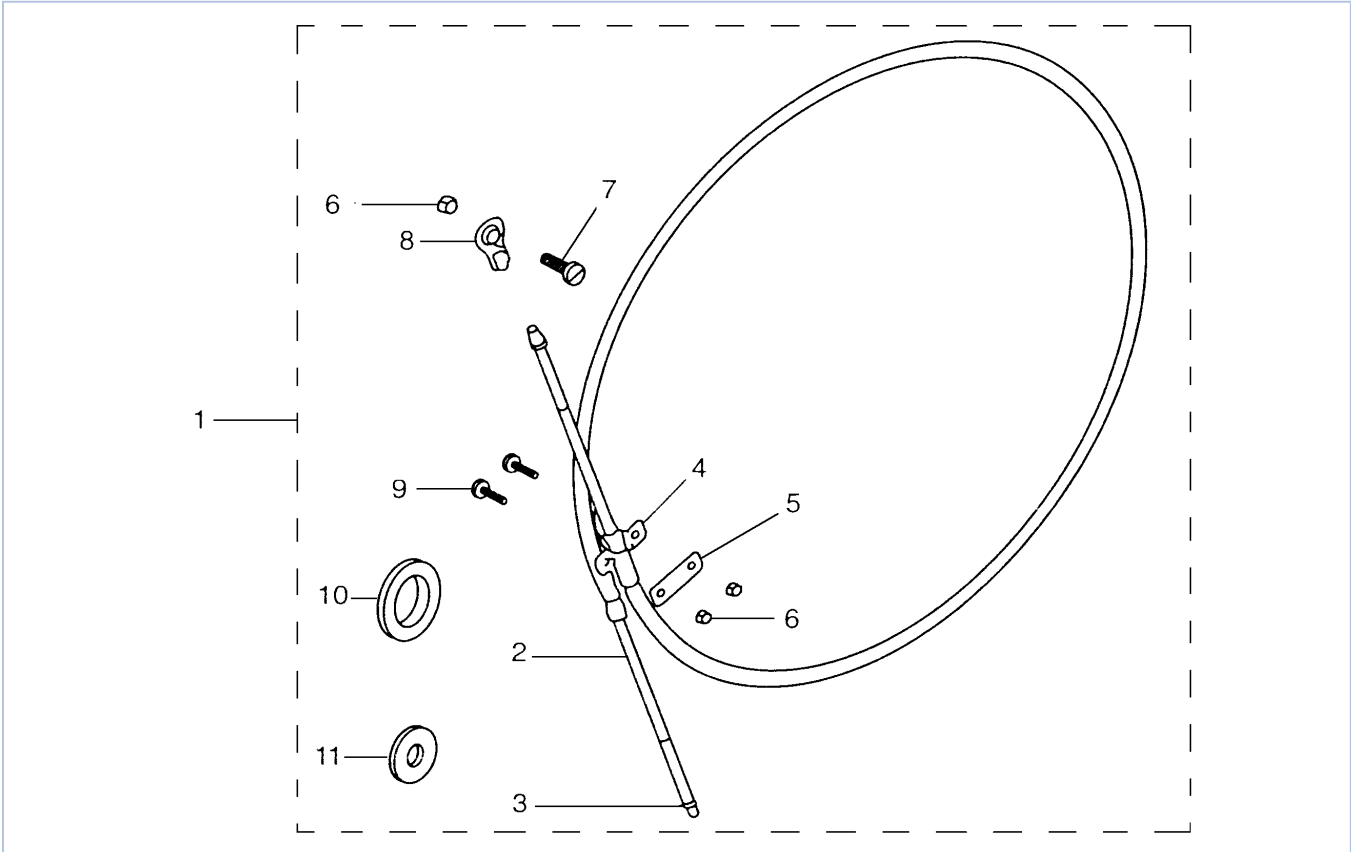

Part Notes

F60TJRD-PUMP 2005 / WATER PUMP ADAPTER F50 60

PART NUMBER	NOTE TEXT
6H3-44352-00-00 	OEM: This part number is among the Top 100 Most Popular Marine Maintenance Parts as of February 2013.

Part List

F60TJRD-PUMP 2005 / TILLER STEERING SHIFT CABLE F50 PORT

REF - NO	PART NUMBER	PART NAME	QUANTITY	REMARKS
1	63D-JD001-38-20	CABLE, SHIFT ASSEMBLY 4'	1	
2	63D-JD000-54-72	.CABLE, SHIFT 5'	1	OPTIONAL
2	63D-JD005-47-00	.CABLE, SHIFT 4'	1	
3	63D-JD006-21-01	.NUT, HEX 10-32	3	
4	6H4-JD005-43-00	.CABLE CLAMP	1	
5	6H4-JD005-61-00	.SCREW	2	
6	6H4-JD006-19-00	.NUT, FIBER LOCK	2	
7	65F-JD005-53-01	.BALL END #10	1	
8	63D-JD005-58-02	.SCREW, PAN HD FIL 10-32 X 34	1	
9	6H4-JD006-37-00	.WASHER, SPRING LOCK #10	1	