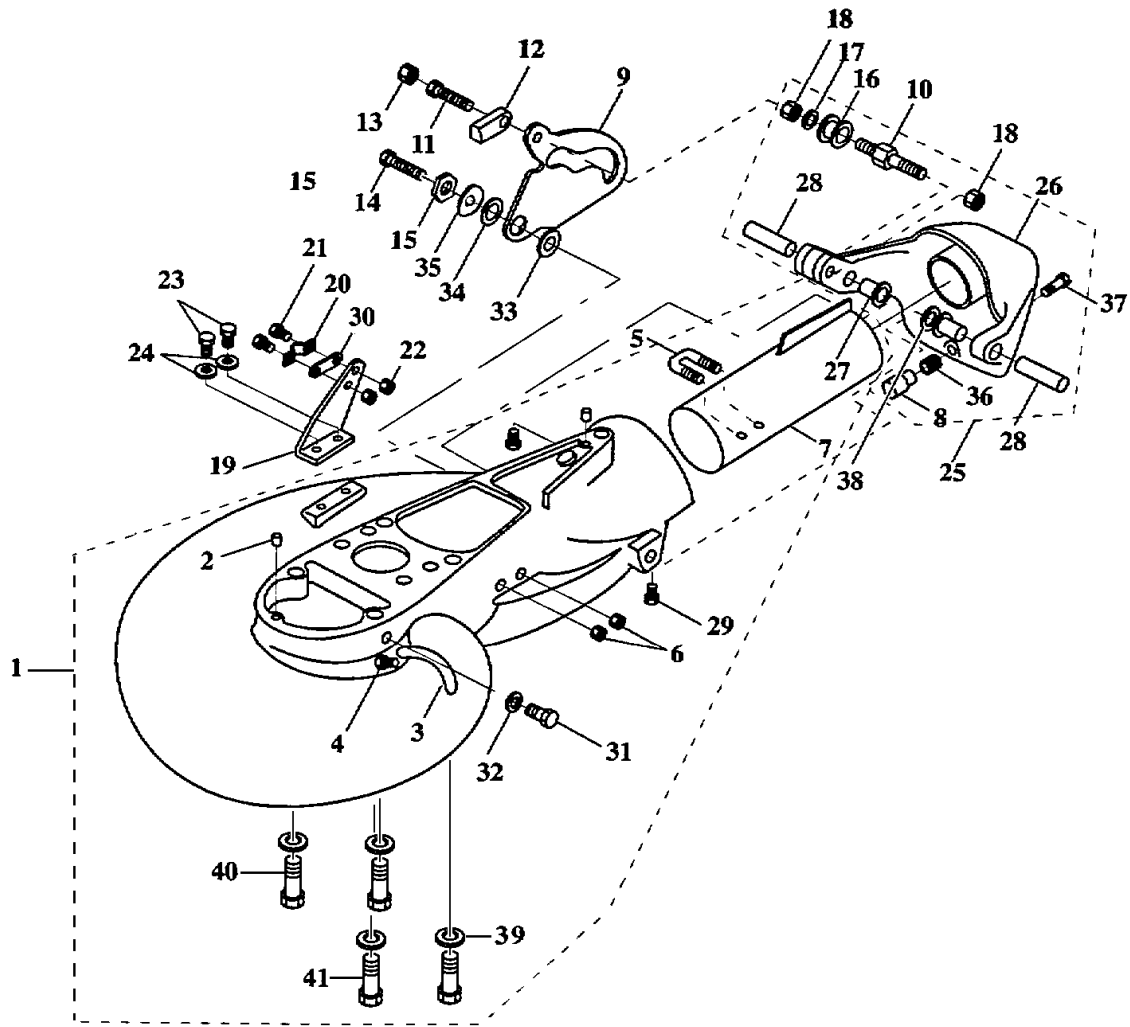

Part List

F60TJRD-PUMP 2005 / MAIN HOUSING F50 60

REF - NO	PART NUMBER	PART NAME	QUANTITY	REMARKS
1	63D-JD001-36-90	MAIN HOUSING	1	
2	6H4-JD006-31-00	DOWEL PIN	2	
3	6H4-JD009-75-00	GREASE HOSE	1	
4	6H4-JD005-39-00	GREASE FITTING	1	
5	6H4-JD008-46-00	U-BOLT	1	
6	6H4-JD006-21-00	NUT, NYLOC	2	
7	6H4-JD000-80-00	EXHAUST TUBE	1	
8	6H4-JD001-16-90	GATE BUMPER	1	
9	6H4-JD001-03-50	SHIFT CAM, MEDIUM	1	
10	6H4-JD001-04-30	SHAFT, ROLLER	1	
11	6H1-JD005-73-00	BOLT	1	
12	63D-JD005-53-02	BALL END	1	
13	6H4-JD006-23-00	NYLOC	1	
14	6H4-JD005-74-10	BOLT, HEX HEAD NYLOC	1	
15	6H4-JD001-03-60	CAM, ECCENTRIC DRILLED	1	
16	6H4-JD001-04-20	SHAFT, ROLLER	1	
17	6H4-JD006-35-00	WASHER, PLAIN	1	
18	6H4-JD006-24-00	NUT, FIBER LOCK	2	
19	6H4-JD001-56-00	BRACKET, CABLE SUPPORT	1	
20	6H4-JD005-43-00	CABLE CLAMP	1	
21	6H4-JD005-61-00	SCREW	2	
22	6H4-JD006-19-00	NUT, FIBER LOCK	2	
23	6H4-JD005-72-00	BOLT	2	
24	6H4-JD006-35-00	WASHER, PLAIN	2	
25	6H4-JD001-17-60	GATE ASSY. MED CAM	1	
26	6H4-JD011-75-01	REVERSE GATE, MEDIUM	1	
27	6H4-JD005-35-00	NYLON SLEEVE	2	
28	6H4-JD008-22-00	PIN, REVERSE PIVOT	2	
29	6H4-JD005-74-00	BOLT	2	
30	6H4-JD005-42-00	SHIM	1	
31	6H4-JD001-02-40	FLUSH SCREW	1	
32	6H4-JD001-02-50	WASHER, FIBER M8	1	
33	6H4-JD001-03-70	BUSHING, CAM	1	
34	6H4-JD001-03-80	WASHER, CAM	1	
35	6H4-JD001-03-90	SHIM, CAM	2	
36	6H4-JD001-17-00	SPRING, GATE BUMPER	1	
37	67C-JD005-59-02	SCREW, NYLOC	1	
38	6H4-JD001-17-70	WASHER, SPRING	1	
39	6H4-JD006-40-00	WASHER, SPRING LOCK	4	
40	6H4-JD006-03-00	BOLT, 5/16"-18 X 2-1/2"	2	
41	6H4-JD005-99-00	BOLT, HEX HEAD	2