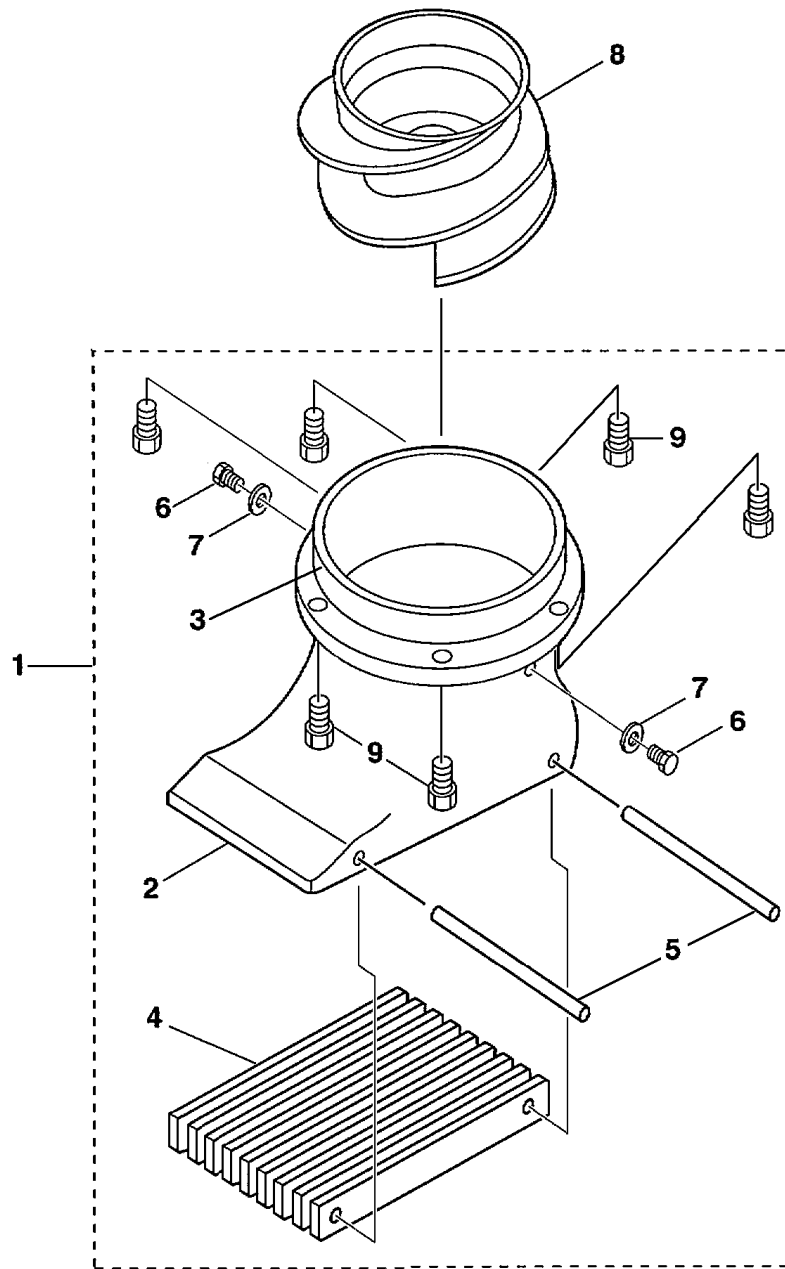

Part List

F60TJRD-PUMP 2005 / INTAKE ASSEMBLY F50 60

REF - NO	PART NUMBER	PART NAME	QUANTITY	REMARKS
1	6H4-JD000-31-21	INTAKE ASSEMBLY 6-1/8	1	
2	6H4-JD000-07-00	INTAKE CASING 6-1/8	1	
3	6H4-JD000-93-22	LINER 6-1/8 W/HARDWARE	1	REF #. 6 & 7
4	6H4-JD000-16-00	GRILL BAR	9	
5	6H4-JD000-14-00	GRILL ROD	2	
6	6H4-JD005-72-00	BOLT	2	
7	6H4-JD000-38-00	WASHER, SPRING LOCK 1/4	2	
8	6H4-JD000-08-22	IMPELLER	1	
9	6H1-JD005-73-00	BOLT	6