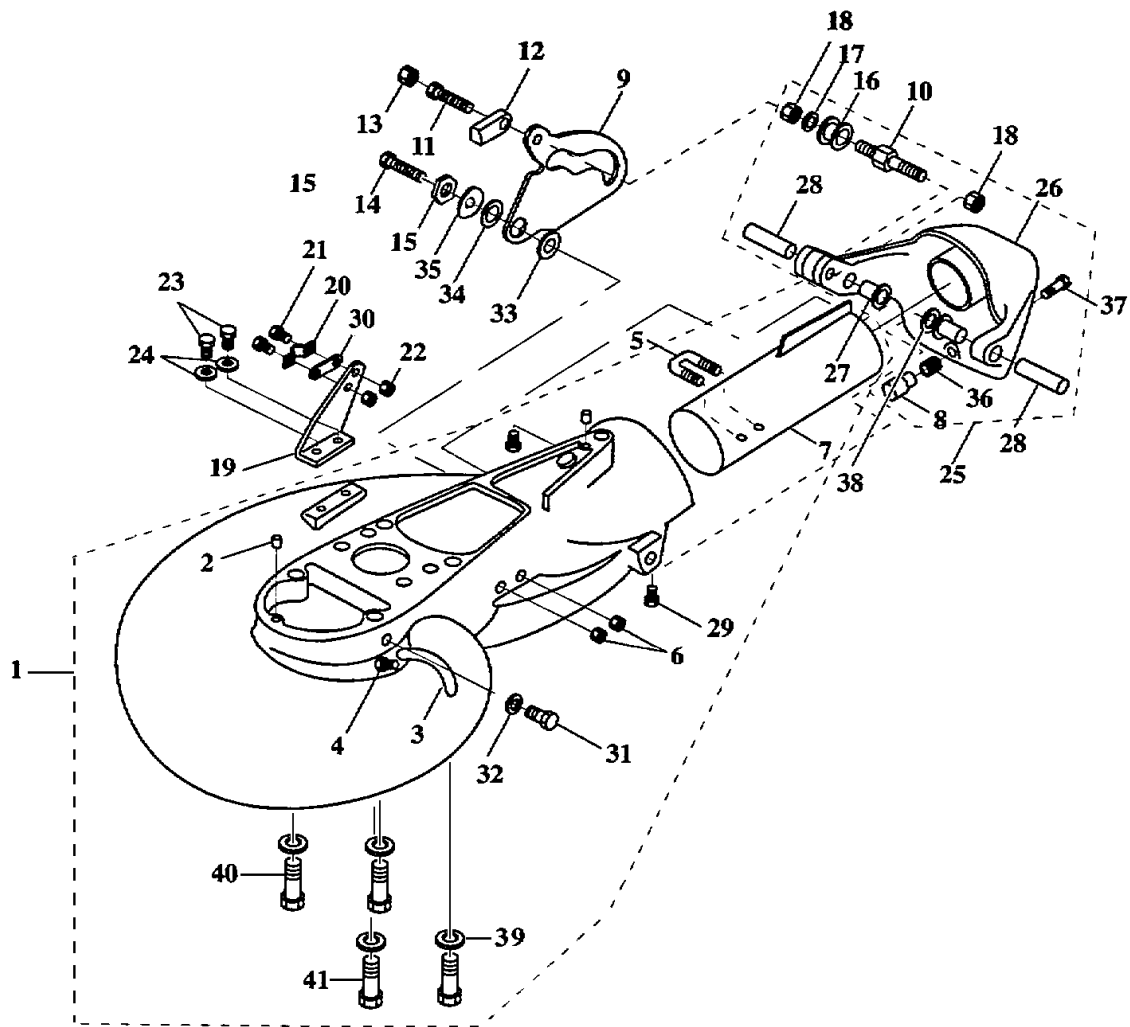

Part List

F60TJRD-PUMP 2005 / MAIN HOUSING F40

REF - NO	PART NUMBER	PART NAME	QUANTITY	REMARKS
1	63D-JD001-36-90	MAIN HOUSING	1	
2	6H4-JD006-31-00	DOWEL PIN	2	
3	6H4-JD009-75-00	GREASE HOSE	1	
4	6H4-JD005-39-00	GREASE FITTING	1	
5	6H4-JD008-46-00	U-BOLT	1	
6	6H4-JD006-21-00	NUT, NYLOC	2	
7	6H4-JD000-80-00	EXHAUST TUBE	1	
8	6H4-JD001-16-90	GATE BUMPER	1	
9	6H4-JD001-03-50	SHIFT CAM, MEDIUM	1	
10	6H4-JD001-04-30	SHAFT, ROLLER	1	
11	6H1-JD005-73-00	BOLT	1	
12	63D-JD005-53-02	BALL END	1	
13	6H4-JD006-23-00	NYLOC	1	
14	6H4-JD005-74-10	BOLT, HEX HEAD NYLOC	1	
15	6H4-JD001-03-60	CAM, ECCENTRIC DRILLED	1	
16	6H4-JD001-04-20	SHAFT, ROLLER	1	
17	6H4-JD006-35-00	WASHER, PLAIN	1	
18	6H4-JD006-24-00	NUT, FIBER LOCK	2	
19	6H4-JD001-56-00	BRACKET, CABLE SUPPORT	1	
20	6H4-JD005-43-00	CABLE CLAMP	1	
21	6H4-JD005-61-00	SCREW	2	
22	6H4-JD006-19-00	NUT, FIBER LOCK	2	
23	6H4-JD005-72-00	BOLT	2	
24	6H4-JD006-35-00	WASHER, PLAIN	2	
25	6H4-JD001-17-60	GATE ASSY. MED CAM	1	
26	6H4-JD011-75-01	REVERSE GATE, MEDIUM	1	
27	6H4-JD005-35-00	NYLON SLEEVE	2	
28	6H4-JD008-22-00	PIN, REVERSE PIVOT	2	
29	6H4-JD005-74-00	BOLT	2	
30	6H4-JD005-42-00	SHIM	1	
31	6H4-JD001-02-40	FLUSH SCREW	1	
32	6H4-JD001-02-50	WASHER, FIBER M8	1	
33	6H4-JD001-03-70	BUSHING, CAM	1	
34	6H4-JD001-03-80	WASHER, CAM	1	
35	6H4-JD001-03-90	SHIM, CAM	2	
36	6H4-JD001-17-00	SPRING, GATE BUMPER	1	
37	67C-JD005-59-02	SCREW, NYLOC	1	
38	6H4-JD001-17-70	WASHER, SPRING	1	
39	6H4-JD006-40-00	WASHER, SPRING LOCK	4	
40	6H4-JD006-03-00	BOLT, 5/16"-18 X 2-1/2"	2	
41	6H4-JD005-99-00	BOLT, HEX HEAD	2