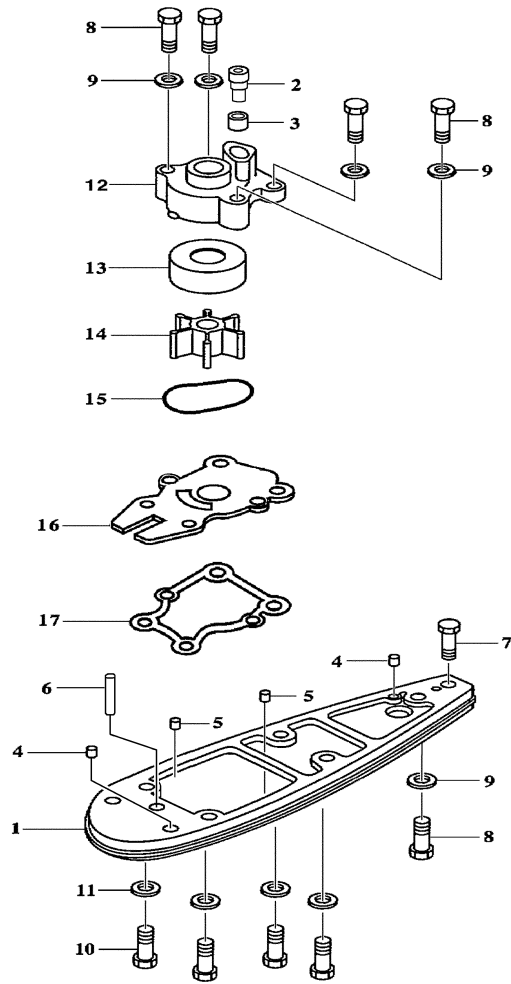

Part List

F60TJRD-PUMP 2005 / MAIN HOUSING F50 60

REF - NO	PART NUMBER	PART NAME	QUANTITY	REMARKS
1	63D-JD001-36-90	MAIN HOUSING	1	
2	6H4-JD006-31-00	DOWEL PIN	2	
3	6H4-JD009-75-00	GREASE HOSE	1	
4	6H4-JD005-39-00	GREASE FITTING	1	
5	6H4-JD008-46-00	U-BOLT	1	
6	6H4-JD006-21-00	NUT, NYLOC	2	
7	6H4-JD000-80-00	EXHAUST TUBE	1	
8	6H4-JD001-16-90	GATE BUMPER	1	
9	6H4-JD001-03-50	SHIFT CAM, MEDIUM	1	
10	6H4-JD001-04-30	SHAFT, ROLLER	1	
11	6H1-JD005-73-00	BOLT	1	
12	63D-JD005-53-02	BALL END	1	
13	6H4-JD006-23-00	NYLOC	1	
14	6H4-JD005-74-10	BOLT, HEX HEAD NYLOC	1	
15	6H4-JD001-03-60	CAM, ECCENTRIC DRILLED	1	
16	6H4-JD001-04-20	SHAFT, ROLLER	1	
17	6H4-JD006-35-00	WASHER, PLAIN	1	
18	6H4-JD006-24-00	NUT, FIBER LOCK	2	
19	6H4-JD001-56-00	BRACKET, CABLE SUPPORT	1	
20	6H4-JD005-43-00	CABLE CLAMP	1	
21	6H4-JD005-61-00	SCREW	2	
22	6H4-JD006-19-00	NUT, FIBER LOCK	2	
23	6H4-JD005-72-00	BOLT	2	
24	6H4-JD006-35-00	WASHER, PLAIN	2	
25	6H4-JD001-17-60	GATE ASSY. MED CAM	1	
26	6H4-JD011-75-01	REVERSE GATE, MEDIUM	1	
27	6H4-JD005-35-00	NYLON SLEEVE	2	
28	6H4-JD008-22-00	PIN, REVERSE PIVOT	2	
29	6H4-JD005-74-00	BOLT	2	
30	6H4-JD005-42-00	SHIM	1	
31	6H4-JD001-02-40	FLUSH SCREW	1	
32	6H4-JD001-02-50	WASHER, FIBER M8	1	
33	6H4-JD001-03-70	BUSHING, CAM	1	
34	6H4-JD001-03-80	WASHER, CAM	1	
35	6H4-JD001-03-90	SHIM, CAM	2	
36	6H4-JD001-17-00	SPRING, GATE BUMPER	1	
37	67C-JD005-59-02	SCREW, NYLOC	1	
38	6H4-JD001-17-70	WASHER, SPRING	1	
39	6H4-JD006-40-00	WASHER, SPRING LOCK	4	
40	6H4-JD006-03-00	BOLT, 5/16"-18 X 2-1/2"	2	
41	6H4-JD005-99-00	BOLT, HEX HEAD	2	