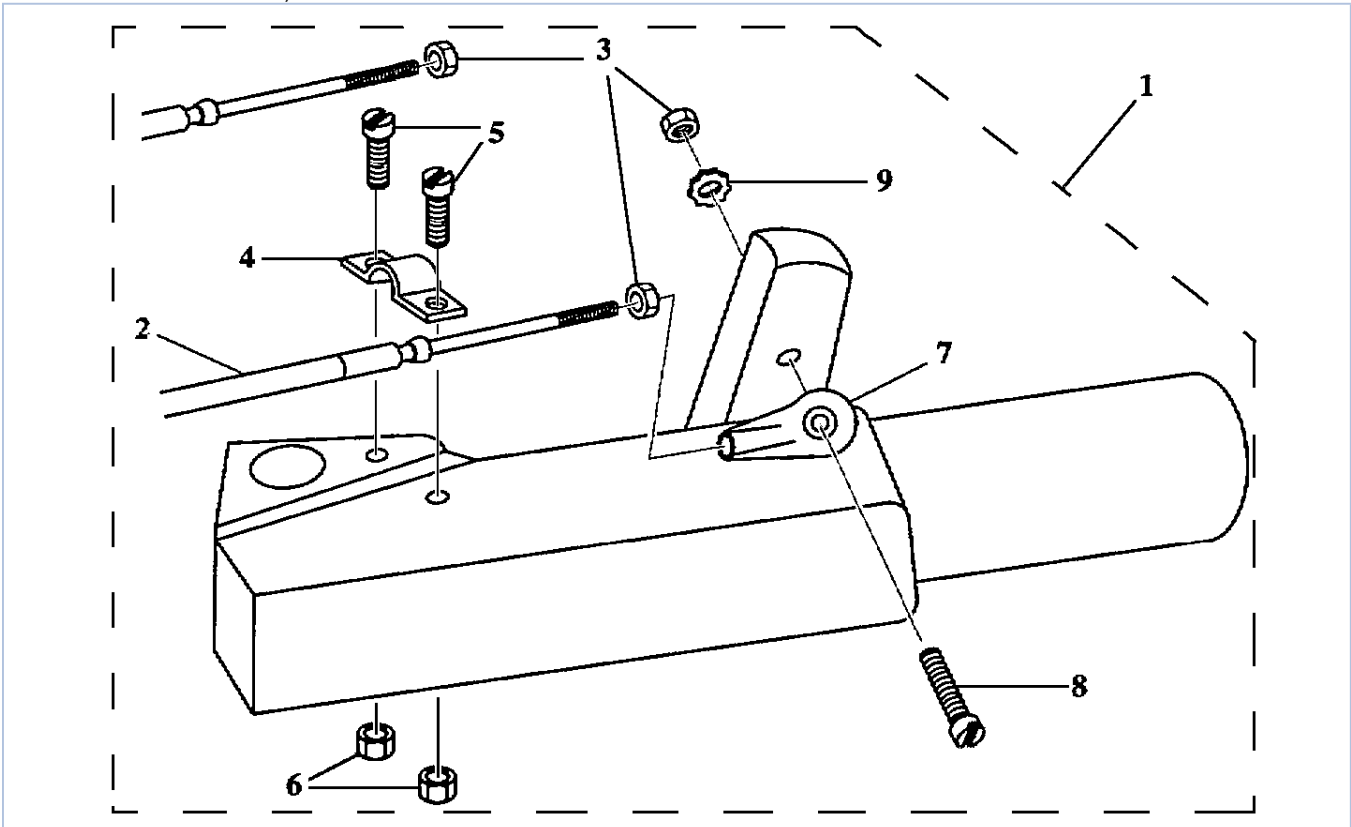

Part List

F60TJRD-PUMP 2005 / TILLER STEERING SHIFT CABLE F50 PORT

REF - NO	PART NUMBER	PART NAME	QUANTITY	REMARKS
1	63D-JD001-38-20	CABLE, SHIFT ASSEMBLY 4'	1	
2	63D-JD000-54-72	.CABLE, SHIFT 5'	1	OPTIONAL
2	63D-JD005-47-00	.CABLE, SHIFT 4'	1	
3	63D-JD006-21-01	.NUT, HEX 10-32	3	
4	6H4-JD005-43-00	.CABLE CLAMP	1	
5	6H4-JD005-61-00	.SCREW	2	
6	6H4-JD006-19-00	.NUT, FIBER LOCK	2	
7	65F-JD005-53-01	.BALL END #10	1	
8	63D-JD005-58-02	.SCREW, PAN HD FIL 10-32 X 34	1	
9	6H4-JD006-37-00	.WASHER, SPRING LOCK #10	1