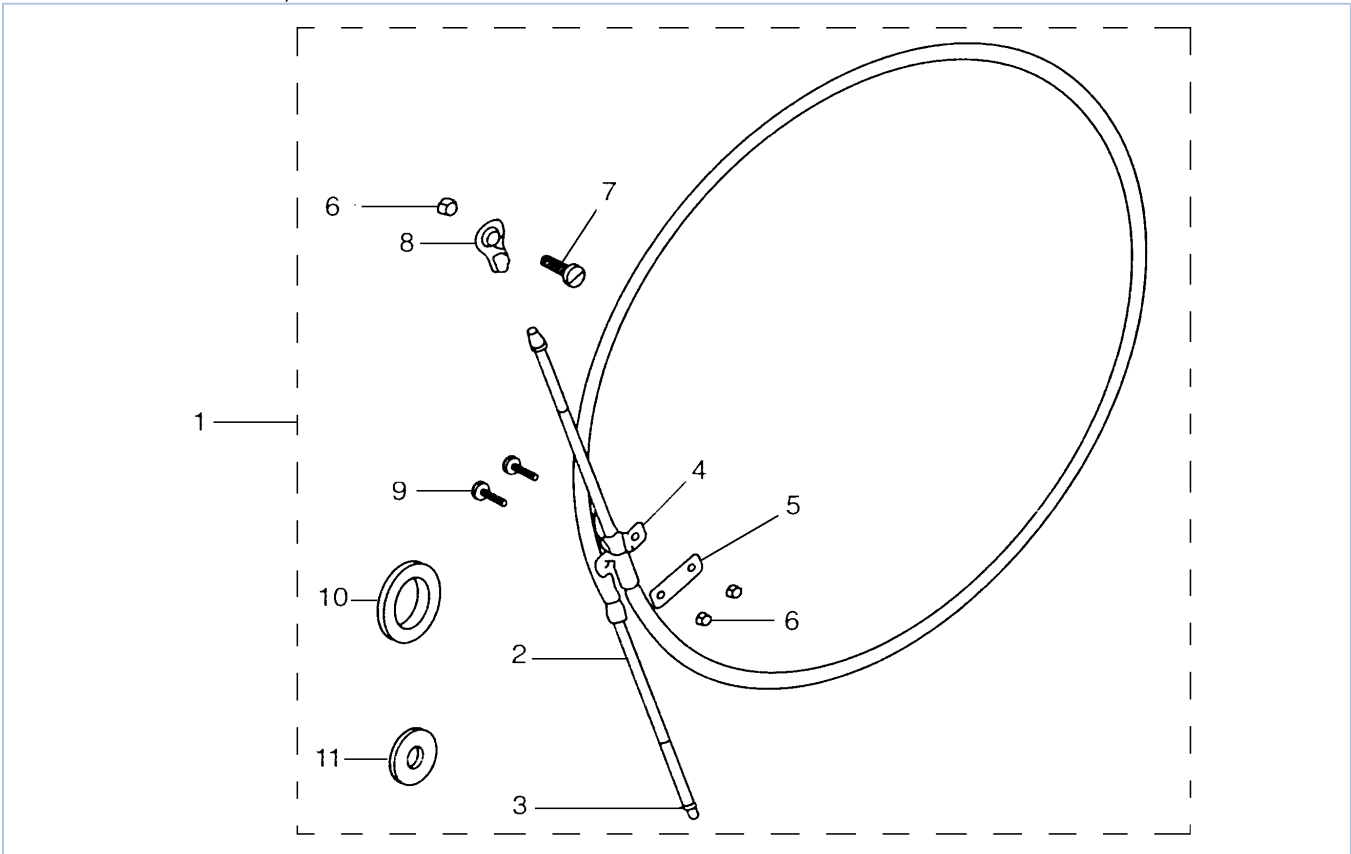

Part List

F60TJRD-PUMP 2005 / TILLER STEERING SHIFT CABLE F40

REF - NO	PART NUMBER	PART NAME	QUANTITY	REMARKS
1	67F-JD001-56-61	CABLE, SHIFT ASSEMBLY AJS-43	1	
2	63D-JD000-54-71	.CABLE	1	OPTIONAL
2	63D-JD005-47-00	.CABLE, SHIFT 4'	1	
3	63D-JD006-21-01	.NUT, HEX 10-32	2	
4	6H4-JD005-43-00	.CABLE CLAMP	1	
5	6H4-JD005-42-00	.SHIM	1	
6	6H4-JD006-21-00	.NUT, NYLOC	3	
7	67F-JD000-15-67	.SCREW, ROD END	1	
8	67F-JD005-53-01	.BALL END #10	1	
9	6H4-JD005-58-00	.SCREW, FIL HD SLOTTED	2	
10	67F-JD000-15-69	.SHIM WASHER, LARGE	1	
11	67F-JD000-15-68	.SHIM WASHER, SMALL	1