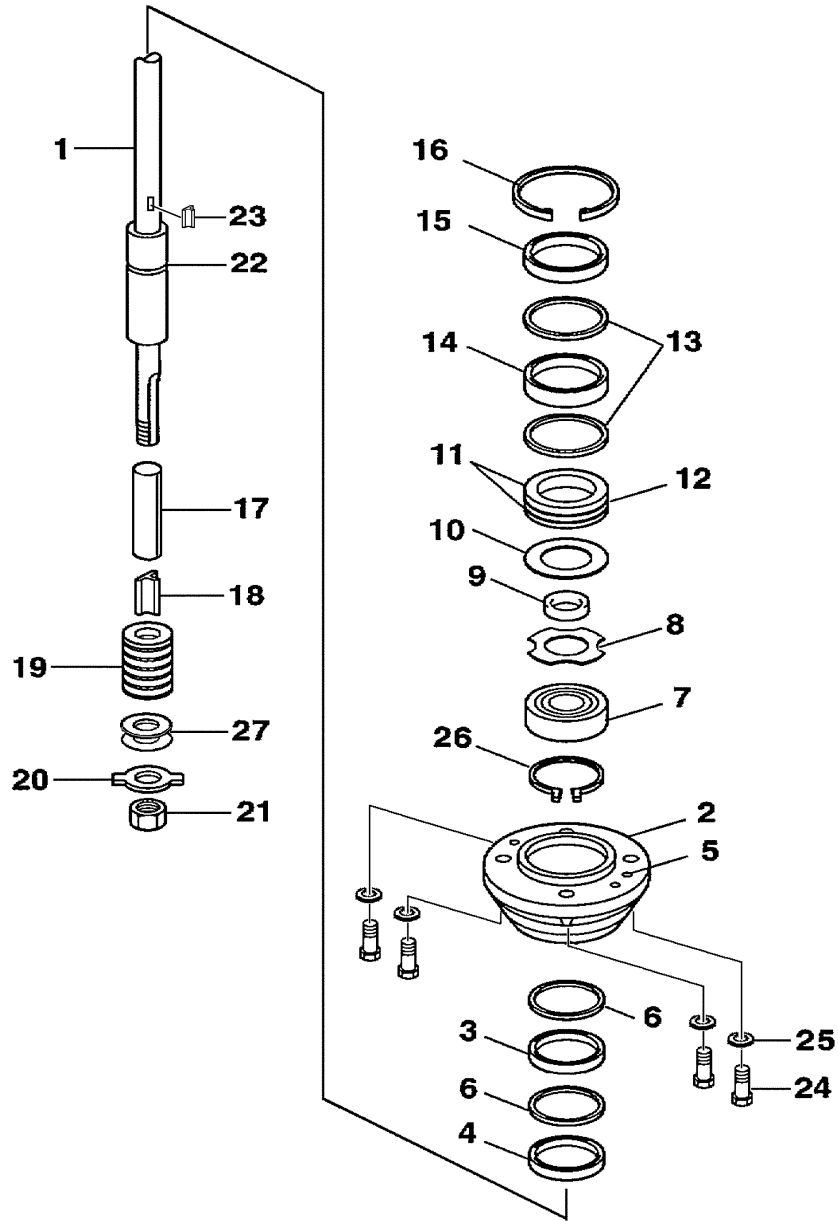

Part List

F60TJRD-PUMP 2005 / WATER PUMP ADAPTER F40

REF - NO	PART NUMBER	PART NAME	QUANTITY	REMARKS
1	63D-JD001-36-00	ADAPTER PLATE (AJ)	1	
2	63D-JD001-37-70	EXTENSION, WATER TUBE	1	
3	663-44366-00-00	DAMPER, WATER SEAL 2	1	
4	67C-JD016-49-00	SPACER, WATER TUBE	1	
5	6H4-JD006-16-00	DOWEL PIN	2	
6	93604-08062-00	PIN, DOWEL	2	
7	67C-JD016-51-00	SHIFT ROD GIUIDE AJ-43	1	
8	67C-JD016-50-00	CUSHION, SHIFT ROD GUIDE	1	
9	6H4-JD006-07-00	BOLT	1	
10	6H4-JD005-91-00	BOLT	5	
11	6H4-JD006-40-00	WASHER, SPRING LOCK	5	
12	6H4-JD005-92-00	BOLT	4	
13	6H4-JD006-36-00	WASHER, LOCK M10	4	
14	67C-44311-10-00	HOUSING, WATER PUMP	1	
15	63D-44322-00-00	.INSERT, CARTRIDGE	1	
16	6H4-44352-02-00	.IMPELLER	1	
17	93210-59MG7-00	.O-RING	1	
18	66T-44323-00-00	.OUTER PLATE, CARTRIDGE	1	
19	63D-44316-00-00	.GASKET, WATER PUMP	1	

Part List

F60TJRD-PUMP 2005 / TILLER STEERING SHIFT CABLE F40

REF - NO	PART NUMBER	PART NAME	QUANTITY	REMARKS
1	67F-JD001-56-61	CABLE, SHIFT ASSEMBLY AJS-43	1	
2	63D-JD000-54-71	.CABLE	1	OPTIONAL
2	63D-JD005-47-00	.CABLE, SHIFT 4'	1	
3	63D-JD006-21-01	.NUT, HEX 10-32	2	
4	6H4-JD005-43-00	.CABLE CLAMP	1	
5	6H4-JD005-42-00	.SHIM	1	
6	6H4-JD006-21-00	.NUT, NYLOC	3	
7	67F-JD000-15-67	.SCREW, ROD END	1	
8	67F-JD005-53-01	.BALL END #10	1	
9	6H4-JD005-58-00	.SCREW, FIL HD SLOTTED	2	
10	67F-JD000-15-69	.SHIM WASHER, LARGE	1	
11	67F-JD000-15-68	.SHIM WASHER, SMALL	1	

Part List

F60TJRD-PUMP 2005 / INTAKE ASSEMBLY F50 60

REF - NO	PART NUMBER	PART NAME	QUANTITY	REMARKS
1	6H4-JD000-31-21	INTAKE ASSEMBLY 6-1/8	1	
2	6H4-JD000-07-00	INTAKE CASING 6-1/8	1	
3	6H4-JD000-93-22	LINER 6-1/8 W/HARDWARE	1	REF #. 6 & 7
4	6H4-JD000-16-00	GRILL BAR	9	
5	6H4-JD000-14-00	GRILL ROD	2	
6	6H4-JD005-72-00	BOLT	2	
7	6H4-JD000-38-00	WASHER, SPRING LOCK 1/4	2	
8	6H4-JD000-08-22	IMPELLER	1	
9	6H1-JD005-73-00	BOLT	6	