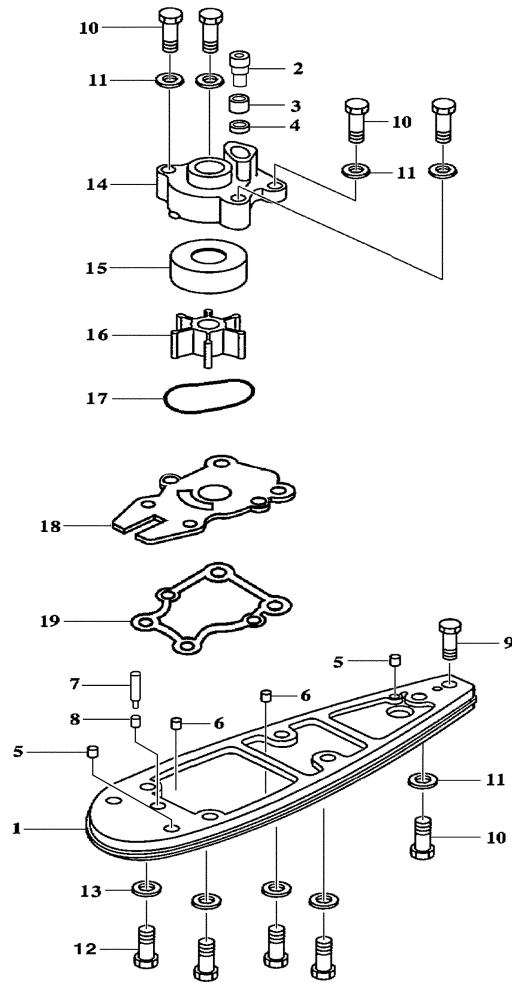

Part List

F60TJRD-PUMP 2005 / INTAKE ASSEMBLY F40

REF - NO	PART NUMBER	PART NAME	QUANTITY	REMARKS
1	6H4-JD000-31-21	INTAKE ASSEMBLY 6-1/8	1	
2	6H4-JD000-07-00	.INTAKE CASING 6-1/8	1	
3	6H4-JD000-93-22	.LINER 6-1/8 W/HARDWARE	1	REF # 6 & 7
4	6H4-JD000-16-00	.GRILL BAR	1	
5	6H4-JD000-14-00	.GRILL ROD	2	
6	6H4-JD005-72-00	.BOLT	2	
7	6H4-JD006-38-00	.WASHER, SPRING LOCK	2	
8	6H4-JD000-08-22	IMPELLER	1	
9	6H1-JD005-73-00	.BOLT	6	

Part List

F60TJRD-PUMP 2005 / MAIN HOUSING F40

REF - NO	PART NUMBER	PART NAME	QUANTITY	REMARKS
1	63D-JD001-36-90	MAIN HOUSING	1	
2	6H4-JD006-31-00	DOWEL PIN	2	
3	6H4-JD009-75-00	GREASE HOSE	1	
4	6H4-JD005-39-00	GREASE FITTING	1	
5	6H4-JD008-46-00	U-BOLT	1	
6	6H4-JD006-21-00	NUT, NYLOC	2	
7	6H4-JD000-80-00	EXHAUST TUBE	1	
8	6H4-JD001-16-90	GATE BUMPER	1	
9	6H4-JD001-03-50	SHIFT CAM, MEDIUM	1	
10	6H4-JD001-04-30	SHAFT, ROLLER	1	
11	6H1-JD005-73-00	BOLT	1	
12	63D-JD005-53-02	BALL END	1	
13	6H4-JD006-23-00	NYLOC	1	
14	6H4-JD005-74-10	BOLT, HEX HEAD NYLOC	1	
15	6H4-JD001-03-60	CAM, ECCENTRIC DRILLED	1	
16	6H4-JD001-04-20	SHAFT, ROLLER	1	
17	6H4-JD006-35-00	WASHER, PLAIN	1	
18	6H4-JD006-24-00	NUT, FIBER LOCK	2	
19	6H4-JD001-56-00	BRACKET, CABLE SUPPORT	1	
20	6H4-JD005-43-00	CABLE CLAMP	1	
21	6H4-JD005-61-00	SCREW	2	
22	6H4-JD006-19-00	NUT, FIBER LOCK	2	
23	6H4-JD005-72-00	BOLT	2	
24	6H4-JD006-35-00	WASHER, PLAIN	2	
25	6H4-JD001-17-60	GATE ASSY. MED CAM	1	
26	6H4-JD011-75-01	REVERSE GATE, MEDIUM	1	
27	6H4-JD005-35-00	NYLON SLEEVE	2	
28	6H4-JD008-22-00	PIN, REVERSE PIVOT	2	
29	6H4-JD005-74-00	BOLT	2	
30	6H4-JD005-42-00	SHIM	1	
31	6H4-JD001-02-40	FLUSH SCREW	1	
32	6H4-JD001-02-50	WASHER, FIBER M8	1	
33	6H4-JD001-03-70	BUSHING, CAM	1	
34	6H4-JD001-03-80	WASHER, CAM	1	
35	6H4-JD001-03-90	SHIM, CAM	2	
36	6H4-JD001-17-00	SPRING, GATE BUMPER	1	
37	67C-JD005-59-02	SCREW, NYLOC	1	
38	6H4-JD001-17-70	WASHER, SPRING	1	
39	6H4-JD006-40-00	WASHER, SPRING LOCK	4	
40	6H4-JD006-03-00	BOLT, 5/16"-18 X 2-1/2"	2	
41	6H4-JD005-99-00	BOLT, HEX HEAD	2	