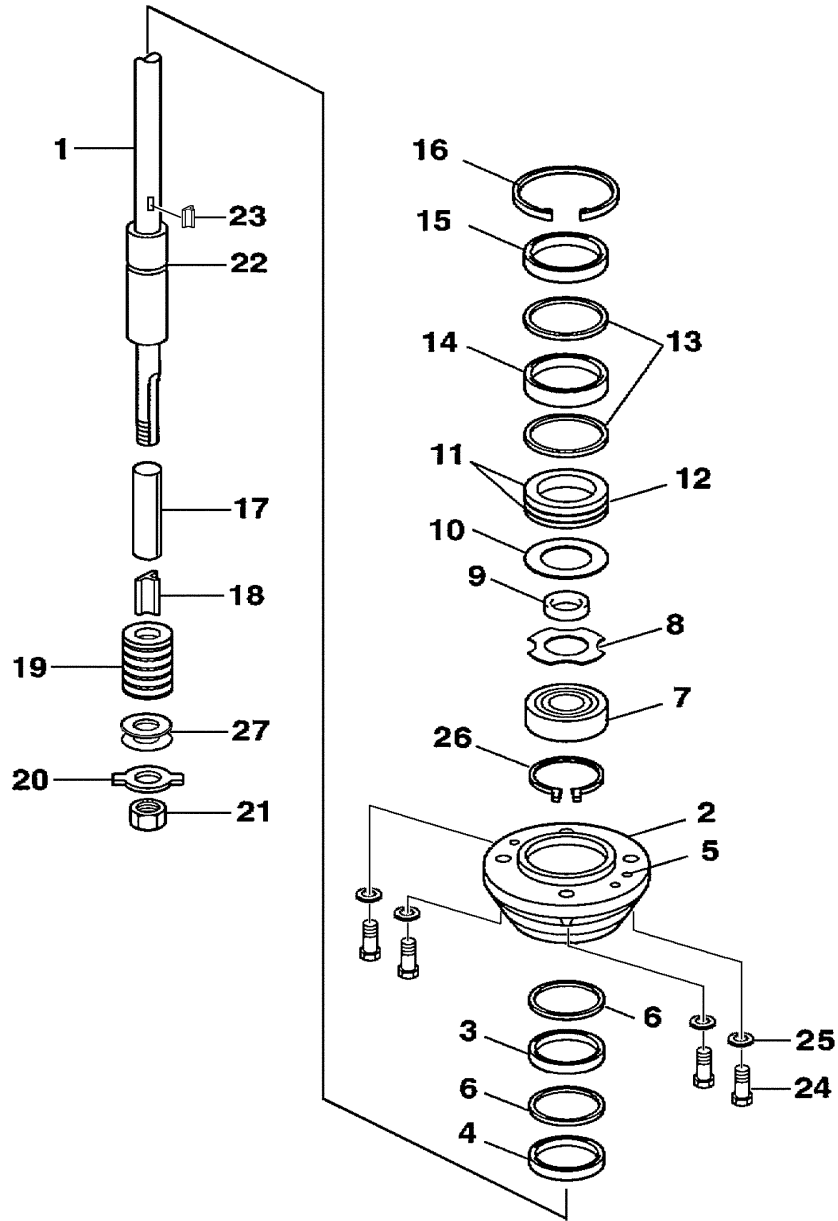

Part List

F60TJRD-PUMP 2005 / INTAKE ASSEMBLY F40

REF - NO	PART NUMBER	PART NAME	QUANTITY	REMARKS
1	6H4-JD000-31-21	INTAKE ASSEMBLY 6-1/8	1	
2	6H4-JD000-07-00	.INTAKE CASING 6-1/8	1	
3	6H4-JD000-93-22	.LINER 6-1/8 W/HARDWARE	1	REF # 6 & 7
4	6H4-JD000-16-00	.GRILL BAR	1	
5	6H4-JD000-14-00	.GRILL ROD	2	
6	6H4-JD005-72-00	.BOLT	2	
7	6H4-JD006-38-00	.WASHER, SPRING LOCK	2	
8	6H4-JD000-08-22	IMPELLER	1	
9	6H1-JD005-73-00	.BOLT	6	

Part List

F60TJRD-PUMP 2005 / MAIN HOUSING F40

REF - NO	PART NUMBER	PART NAME	QUANTITY	REMARKS
1	63D-JD001-36-90	MAIN HOUSING	1	
2	6H4-JD006-31-00	DOWEL PIN	2	
3	6H4-JD009-75-00	GREASE HOSE	1	
4	6H4-JD005-39-00	GREASE FITTING	1	
5	6H4-JD008-46-00	U-BOLT	1	
6	6H4-JD006-21-00	NUT, NYLOC	2	
7	6H4-JD000-80-00	EXHAUST TUBE	1	
8	6H4-JD001-16-90	GATE BUMPER	1	
9	6H4-JD001-03-50	SHIFT CAM, MEDIUM	1	
10	6H4-JD001-04-30	SHAFT, ROLLER	1	
11	6H1-JD005-73-00	BOLT	1	
12	63D-JD005-53-02	BALL END	1	
13	6H4-JD006-23-00	NYLOC	1	
14	6H4-JD005-74-10	BOLT, HEX HEAD NYLOC	1	
15	6H4-JD001-03-60	CAM, ECCENTRIC DRILLED	1	
16	6H4-JD001-04-20	SHAFT, ROLLER	1	
17	6H4-JD006-35-00	WASHER, PLAIN	1	
18	6H4-JD006-24-00	NUT, FIBER LOCK	2	
19	6H4-JD001-56-00	BRACKET, CABLE SUPPORT	1	
20	6H4-JD005-43-00	CABLE CLAMP	1	
21	6H4-JD005-61-00	SCREW	2	
22	6H4-JD006-19-00	NUT, FIBER LOCK	2	
23	6H4-JD005-72-00	BOLT	2	
24	6H4-JD006-35-00	WASHER, PLAIN	2	
25	6H4-JD001-17-60	GATE ASSY. MED CAM	1	
26	6H4-JD011-75-01	REVERSE GATE, MEDIUM	1	
27	6H4-JD005-35-00	NYLON SLEEVE	2	
28	6H4-JD008-22-00	PIN, REVERSE PIVOT	2	
29	6H4-JD005-74-00	BOLT	2	
30	6H4-JD005-42-00	SHIM	1	
31	6H4-JD001-02-40	FLUSH SCREW	1	
32	6H4-JD001-02-50	WASHER, FIBER M8	1	
33	6H4-JD001-03-70	BUSHING, CAM	1	
34	6H4-JD001-03-80	WASHER, CAM	1	
35	6H4-JD001-03-90	SHIM, CAM	2	
36	6H4-JD001-17-00	SPRING, GATE BUMPER	1	
37	67C-JD005-59-02	SCREW, NYLOC	1	
38	6H4-JD001-17-70	WASHER, SPRING	1	
39	6H4-JD006-40-00	WASHER, SPRING LOCK	4	
40	6H4-JD006-03-00	BOLT, 5/16"-18 X 2-1/2"	2	
41	6H4-JD005-99-00	BOLT, HEX HEAD	2	