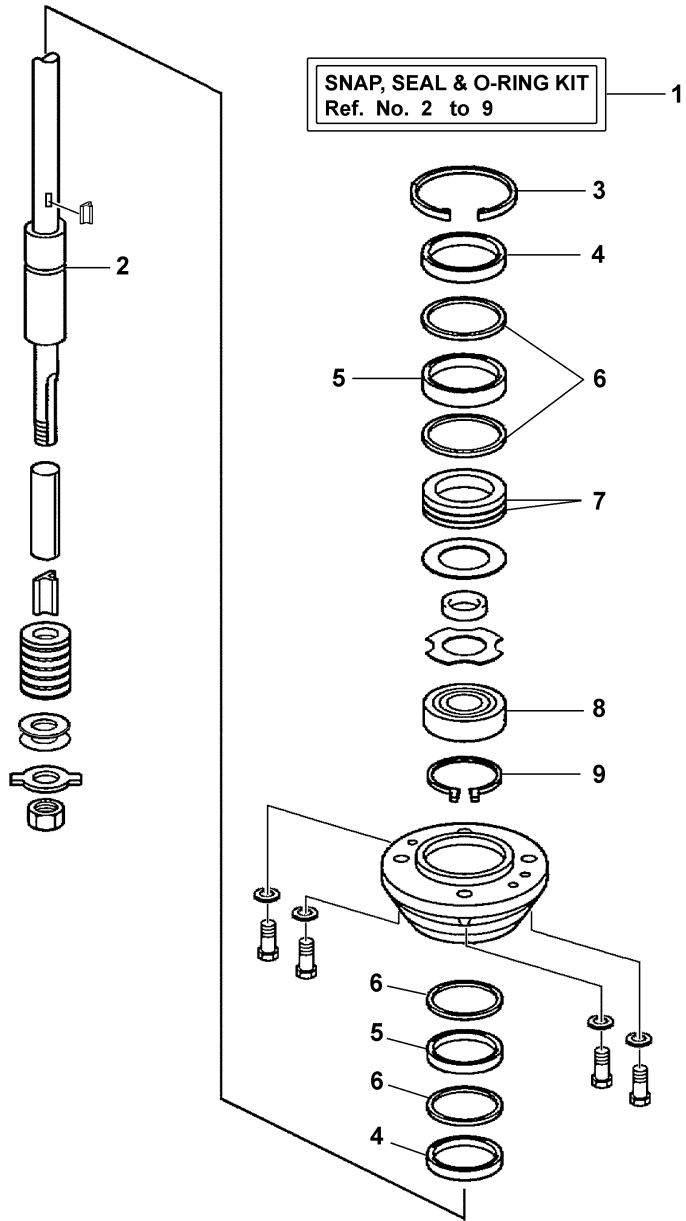

F60TJRD-PUMP 2005 / TILLER STEERING SHIFT CABLE F50 PORT

REF - NO	PART NUMBER	PART NAME	QUANTITY	REMARKS
1	63D-JD001-38-20	CABLE, SHIFT ASSEMBLY 4'	1	
2	63D-JD000-54-72	.CABLE, SHIFT 5'	1	OPTIONAL
2	63D-JD005-47-00	.CABLE, SHIFT 4'	1	
3	63D-JD006-21-01	.NUT, HEX 10-32	3	
4	6H4-JD005-43-00	.CABLE CLAMP	1	
5	6H4-JD005-61-00	.SCREW	2	
6	6H4-JD006-19-00	.NUT, FIBER LOCK	2	
7	65F-JD005-53-01	.BALL END #10	1	
8	63D-JD005-58-02	.SCREW, PAN HD FIL 10-32 X 34	1	
9	6H4-JD006-37-00	.WASHER, SPRING LOCK #10	1	

Part List

F60TJRD-PUMP 2005 / TILLER STEERING SHIFT CABLE F60 STBD

REF - NO	PART NUMBER	PART NAME	QUANTITY	REMARKS
1	67F-JD000-15-66	CABLE, SHIFT ASSEMBLY Y100-4	1	
2	62Y-JD000-54-72	.CABLE 5 FT	1	
3	63D-JD006-21-01	.NUT, HEX 10-32	2	
4	6H4-JD005-43-00	.CABLE CLAMP	1	
5	6H4-JD005-42-00	.SHIM	1	
6	6H4-JD006-21-00	.NUT, NYLOC	3	
7	67F-JD000-15-67	.SCREW, ROD END	1	
8	67F-JD005-53-01	.BALL END #10	1	
9	6H4-JD005-58-00	.SCREW, FIL HD SLOTTED	2	
10	67F-JD000-15-68	.SHIM WASHER, SMALL	1	
11	67F-JD000-15-69	.SHIM WASHER, LARGE	1	